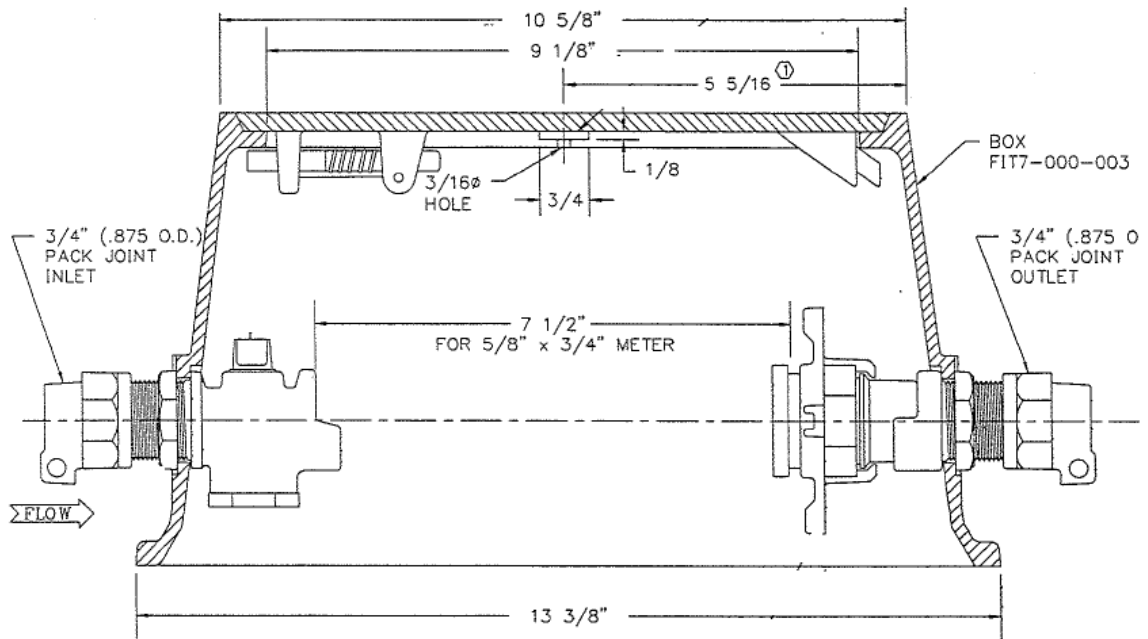

Attachment 1

3/4x5/8 Meter Box

Meter Box Code: IA44-233-95062-022NL

Ford Meter Box Co: IA 5/8"x3/4" Meter Box

Attachment 1

1" Meter Box

Meter Box Code: YL111-444-GUAM-NL

Ford Meter Box Co: GWA 1" circular box

Attachment 1

1½" and 2" Box are the same only the fittings change.

Meter Box code number: FPMB-7-C15420-000-NL

Ford Meter Box Co: Protector Meter Box