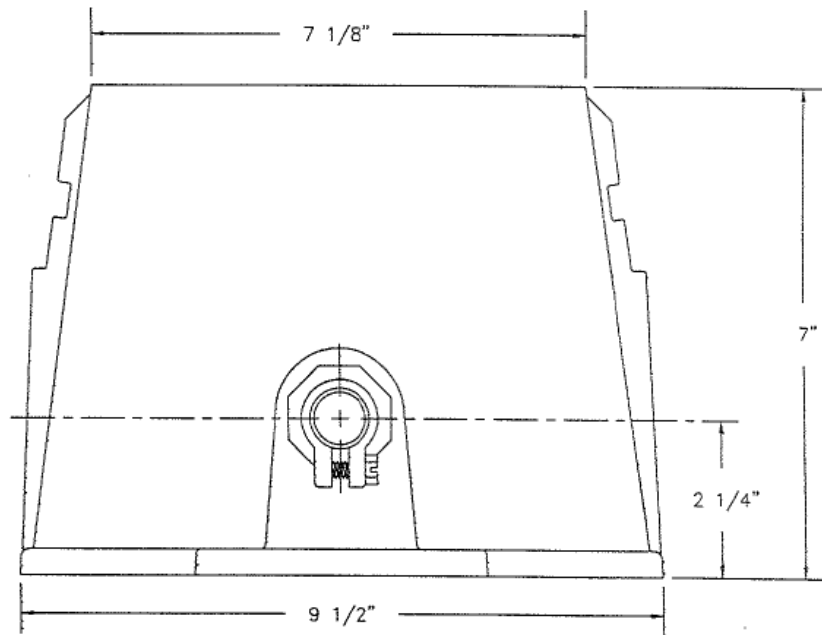

Attachment 1

3/4x5/8 Meter Box

Meter Box Code: IA44-233-95062-022NL

Ford Meter Box Co: IA 5/8"x3/4" Meter Box

Attachment 1

1" Meter Box

Meter Box Code: YL111-444-GUAM-NL

Ford Meter Box Co: GWA 1" circular box

Attachment 1

1½" and 2" Box are the same only the fittings change.

Meter Box code number: FPMB-7-C15420-000-NL

Ford Meter Box Co: Protector Meter Box