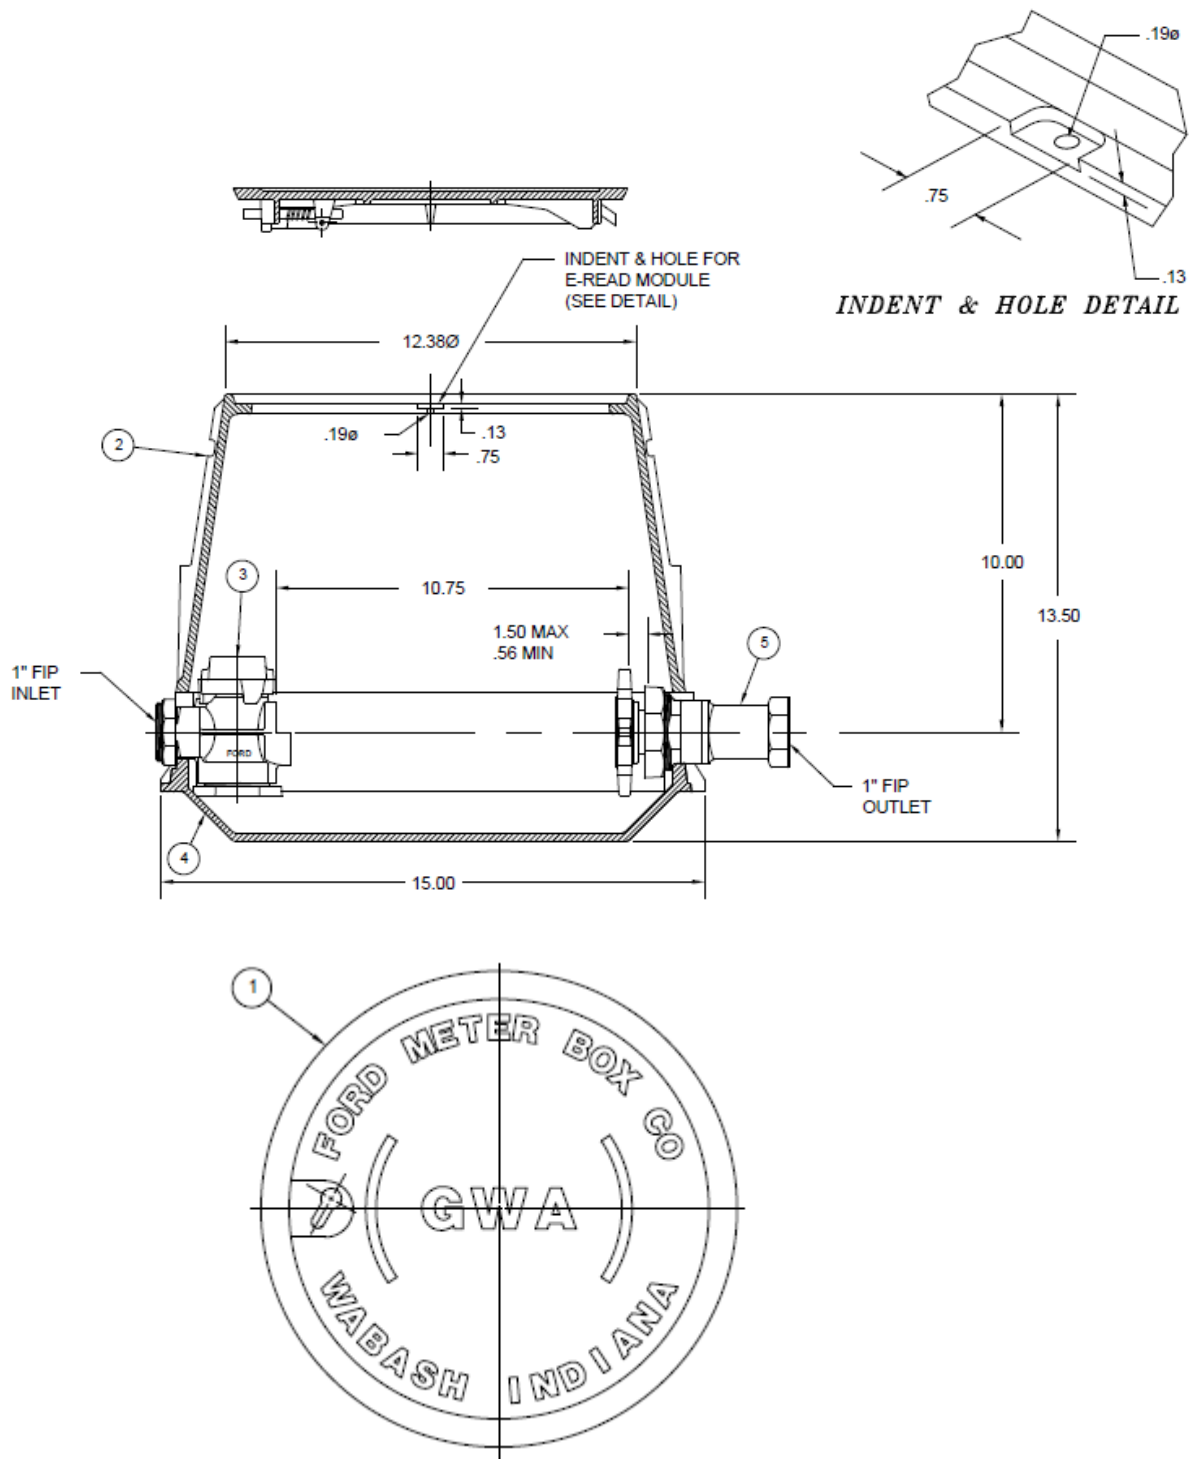

Attachment 1

3/4x5/8 Meter Box

Meter Box Code: IA44-233-95062-022NL

Ford Meter Box Co: IA 5/8"x3/4" Meter Box

Attachment 1

1" Meter Box

Meter Box Code: YL111-444-GUAM-NL

Ford Meter Box Co: GWA 1" circular box

Attachment 1

1½" and 2" Box are the same only the fittings change.

Meter Box code number: FPMB-7-C15420-000-NL

Ford Meter Box Co: Protector Meter Box